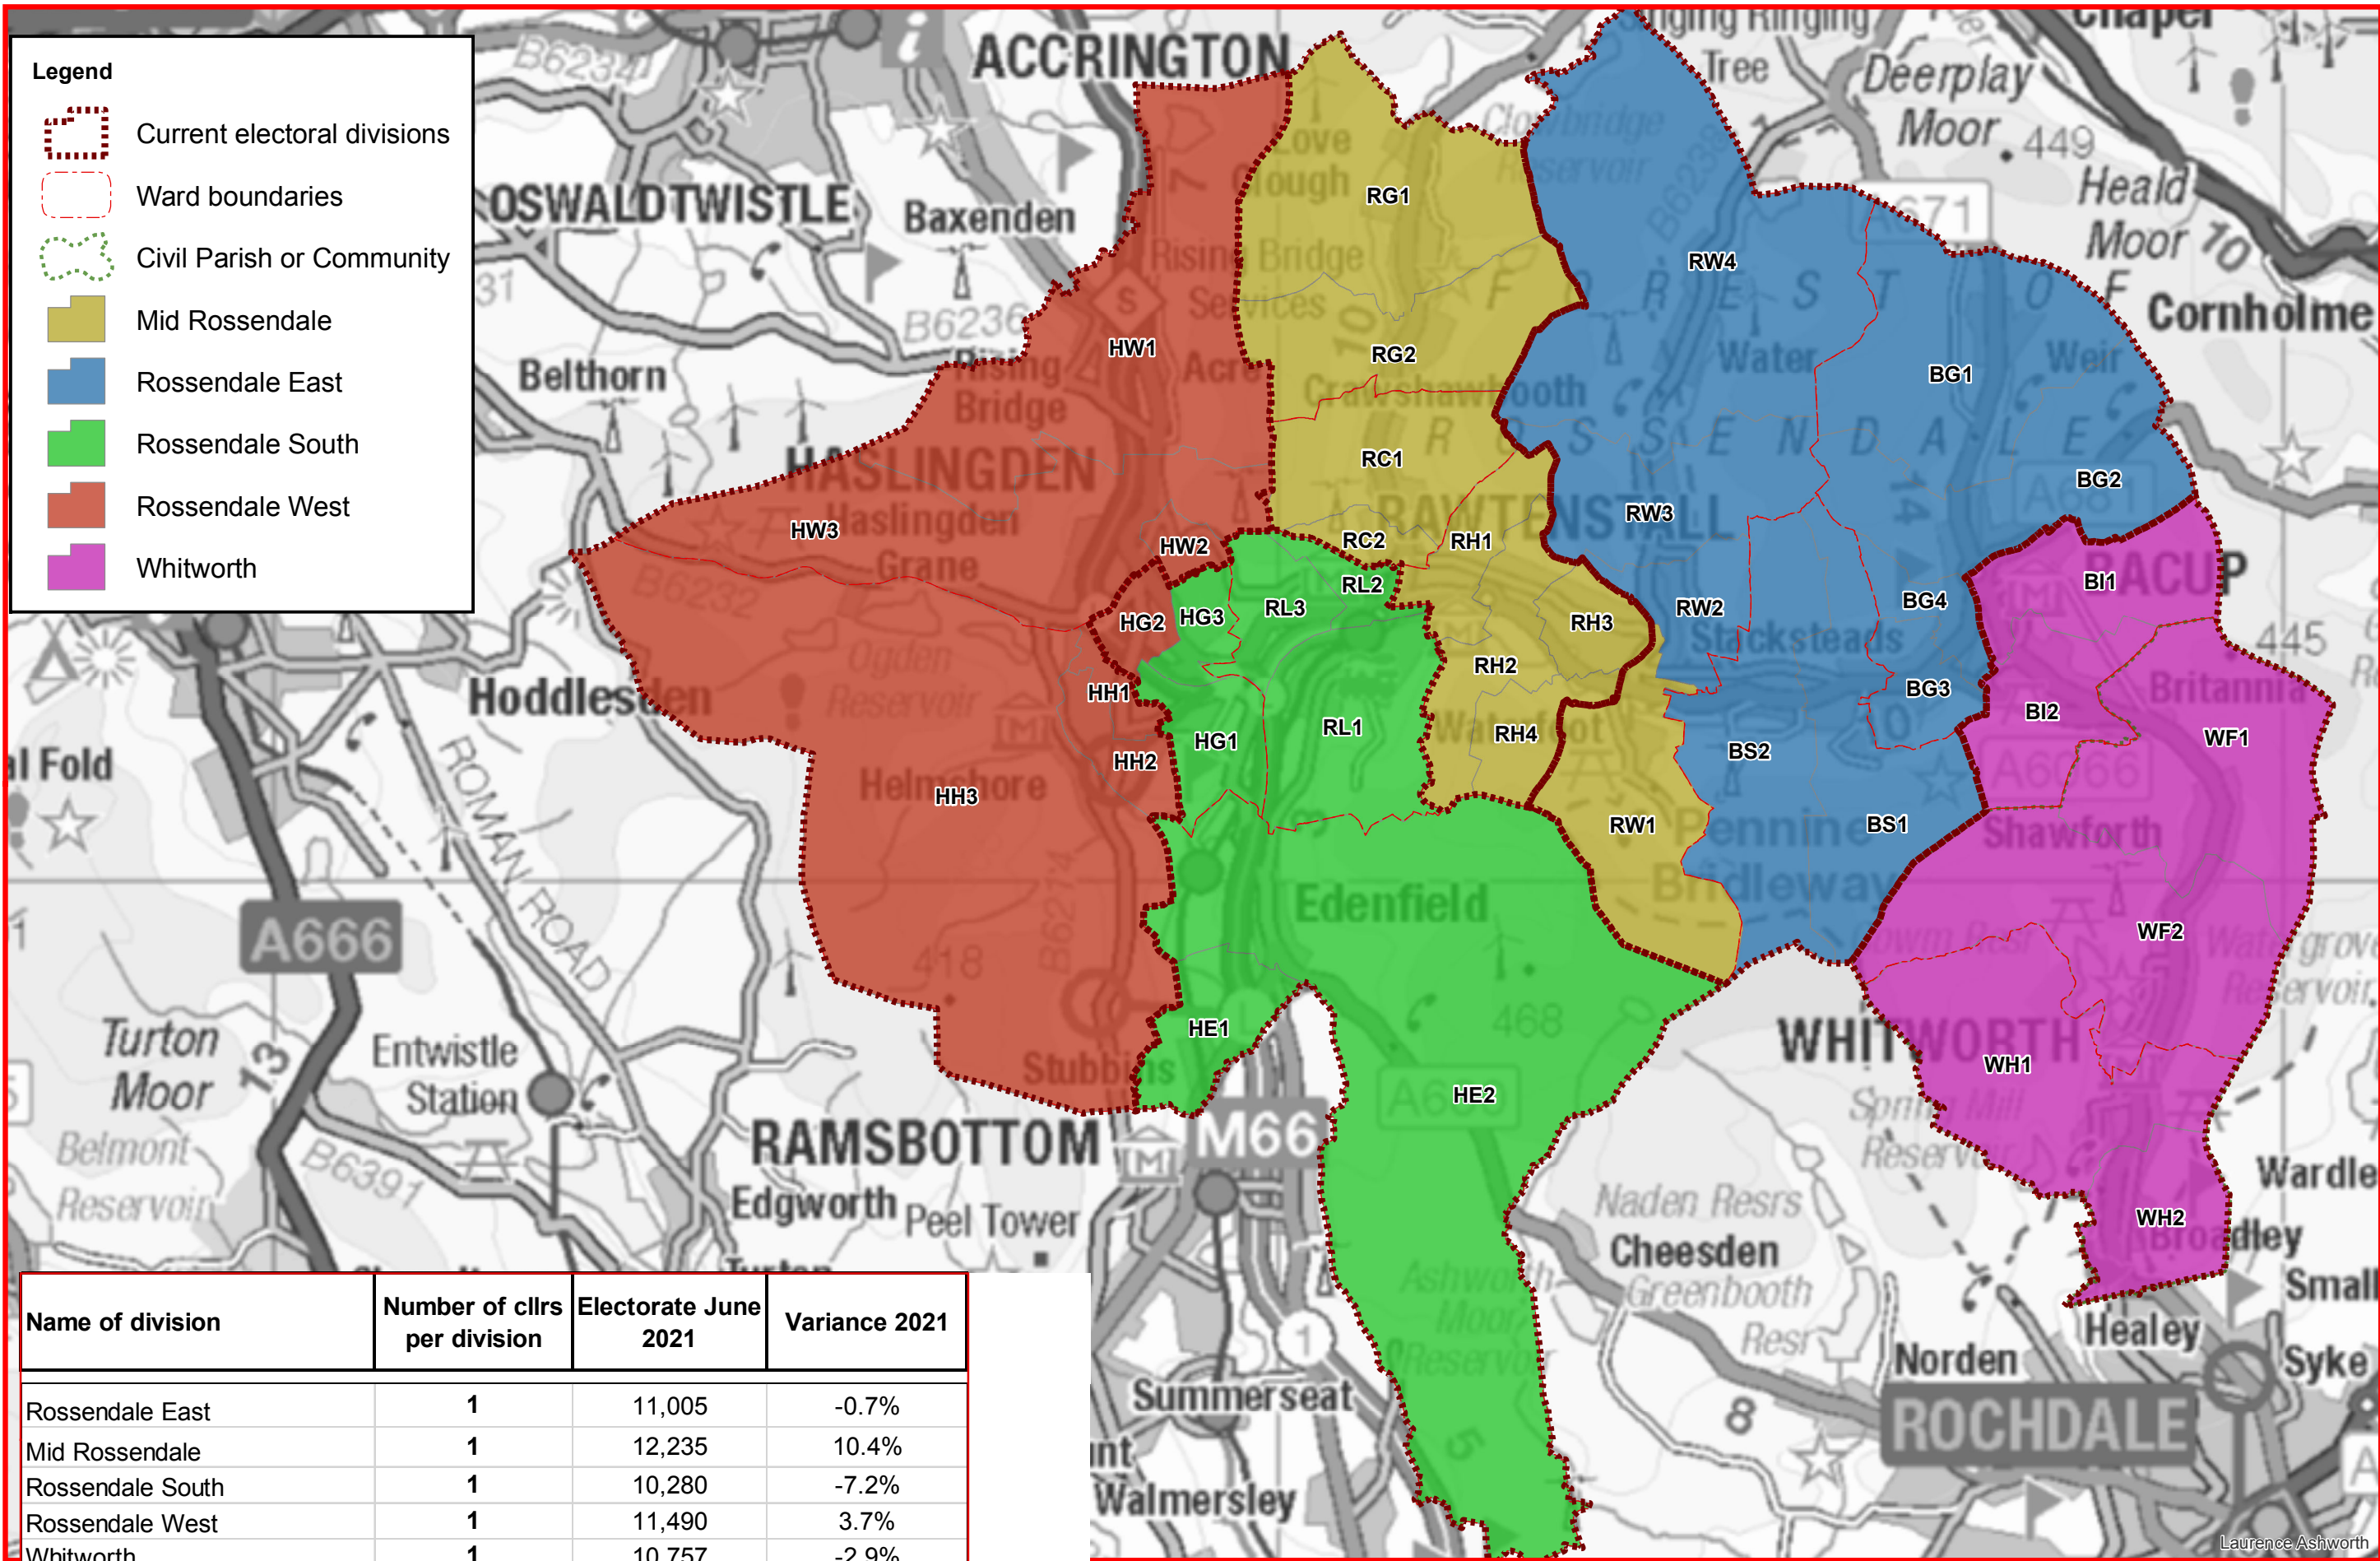

# Rossendale: Political Governance Working Group Proposal 2

**Legend**

- Current electoral divisions
- Ward boundaries
- Civil Parish or Community
- Mid Rossendale
- Rossendale East
- Rossendale South
- Rossendale West
- Whitworth

Name of division	Number of cllrs per division	Electorate June 2021	Variance 2021
Rossendale East	1	11,005	-0.7%
Mid Rossendale	1	12,235	10.4%
Rossendale South	1	10,280	-7.2%
Rossendale West	1	11,490	3.7%
Whitworth	1	10,757	-2.9%
		55,768	

Reproduced from the Ordnance Survey mapping with the permission of the Controller of Her Majesty's Stationery Office © Crown Copyright. Unauthorised reproduction infringes Crown copyright and may lead to prosecution or civil proceedings. Lancashire County Council Licence No. 100023320 2015